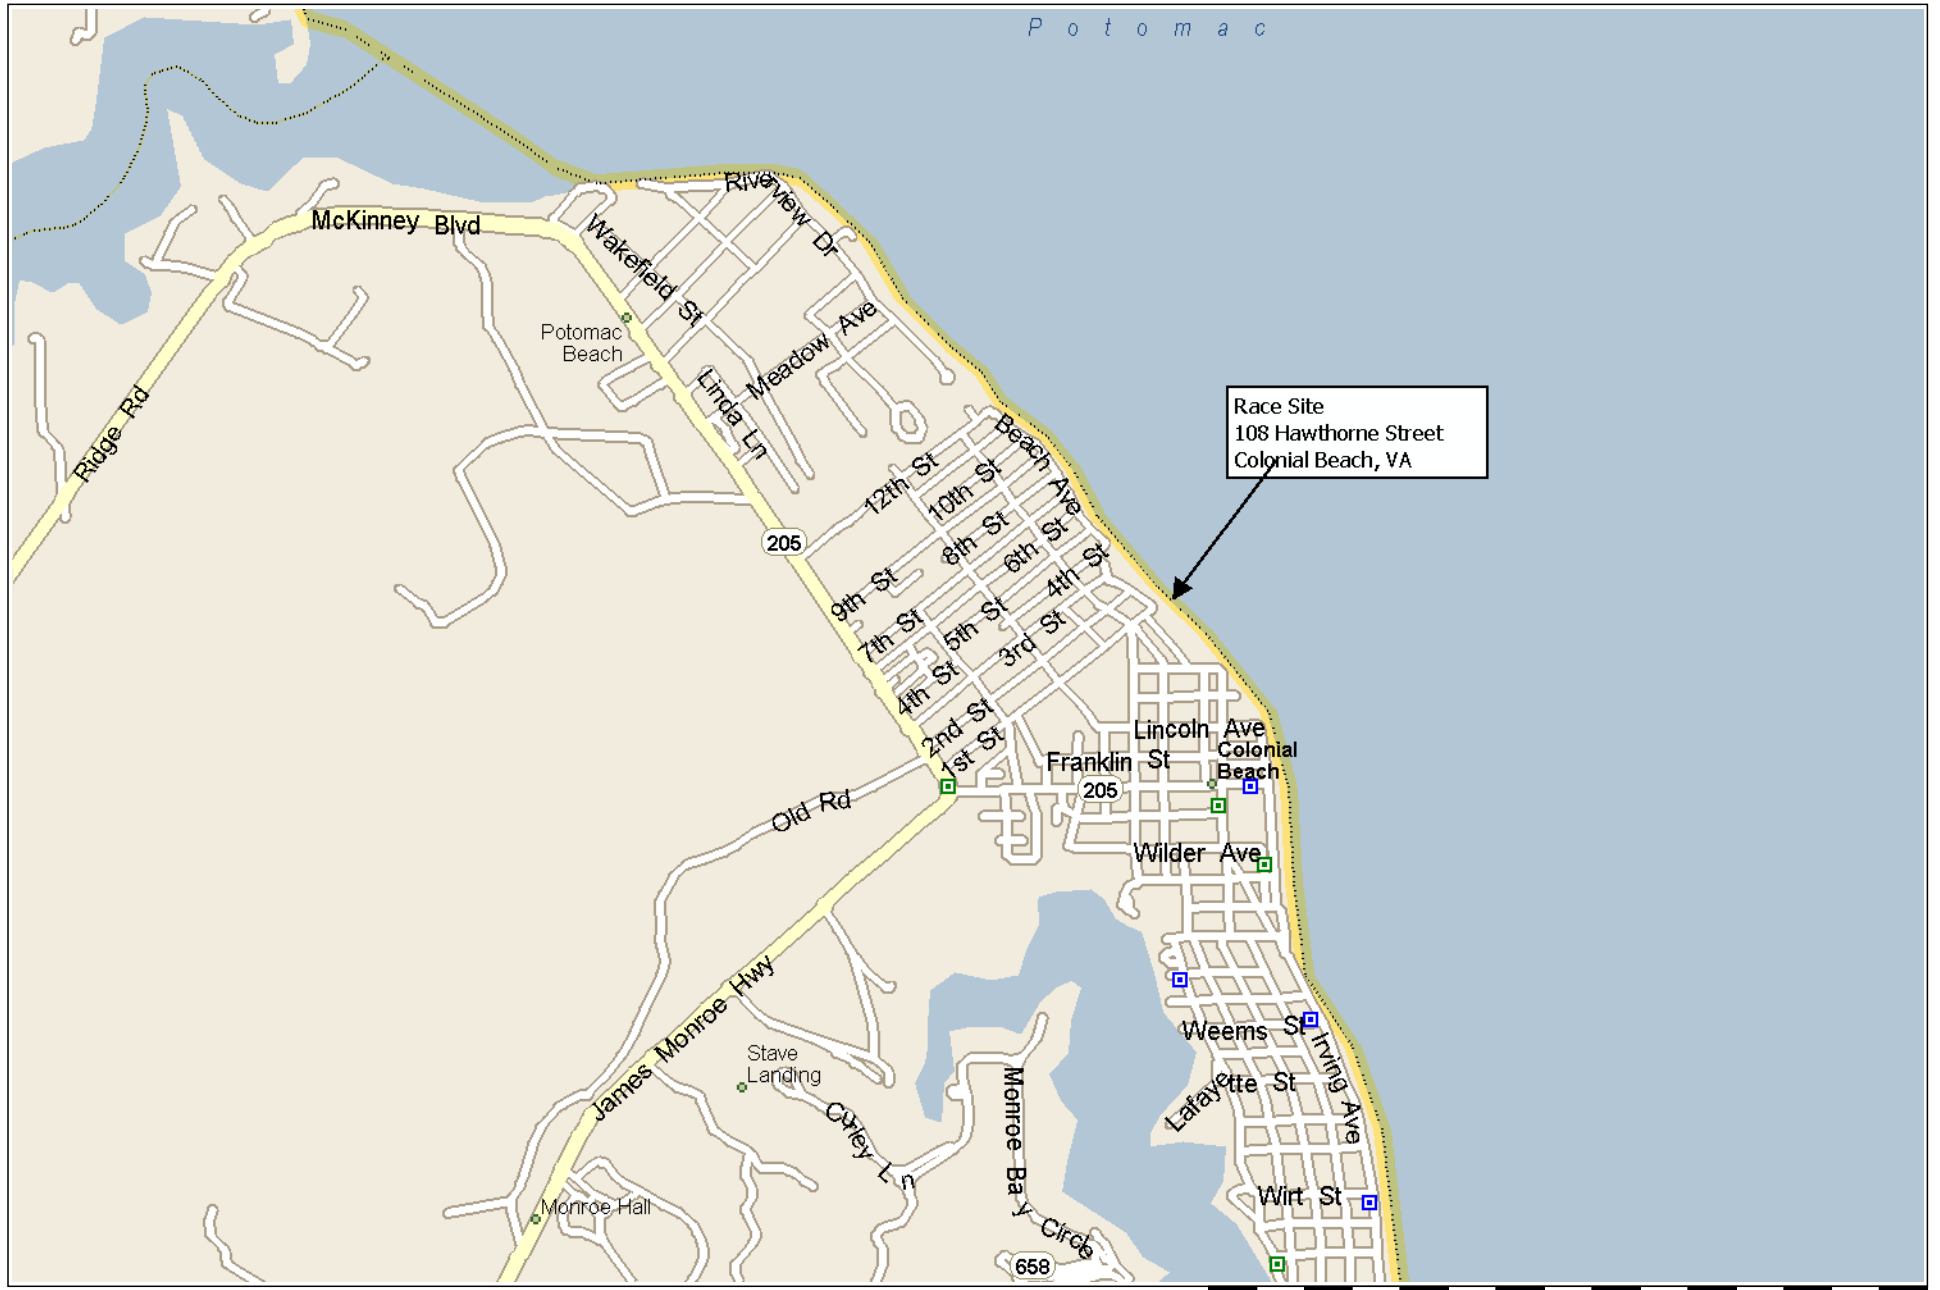

Colonial Beach Directions

Copyright © and (P) 1988–2008 Microsoft Corporation and/or its suppliers. All rights reserved. <http://www.microsoft.com/mappoint/>
 Certain mapping and direction data © 2008 NAVTEQ. All rights reserved. The Data for areas of Canada includes information taken with permission from Canadian authorities, including: © Her Majesty the Queen in Right of Canada, © Queen's Printer for Ontario. NAVTEQ and NAVTEQ ON BOARD are trademarks of NAVTEQ. © 2008 Tele Atlas North America, Inc. All rights reserved. Tele Atlas and Tele Atlas North America are trademarks of Tele Atlas, Inc. © 2008 by Applied Geographic Systems. All rights reserved.

Colonial Beach Directions 2

Race Site
108 Hawthorne Street
Colonial Beach, VA