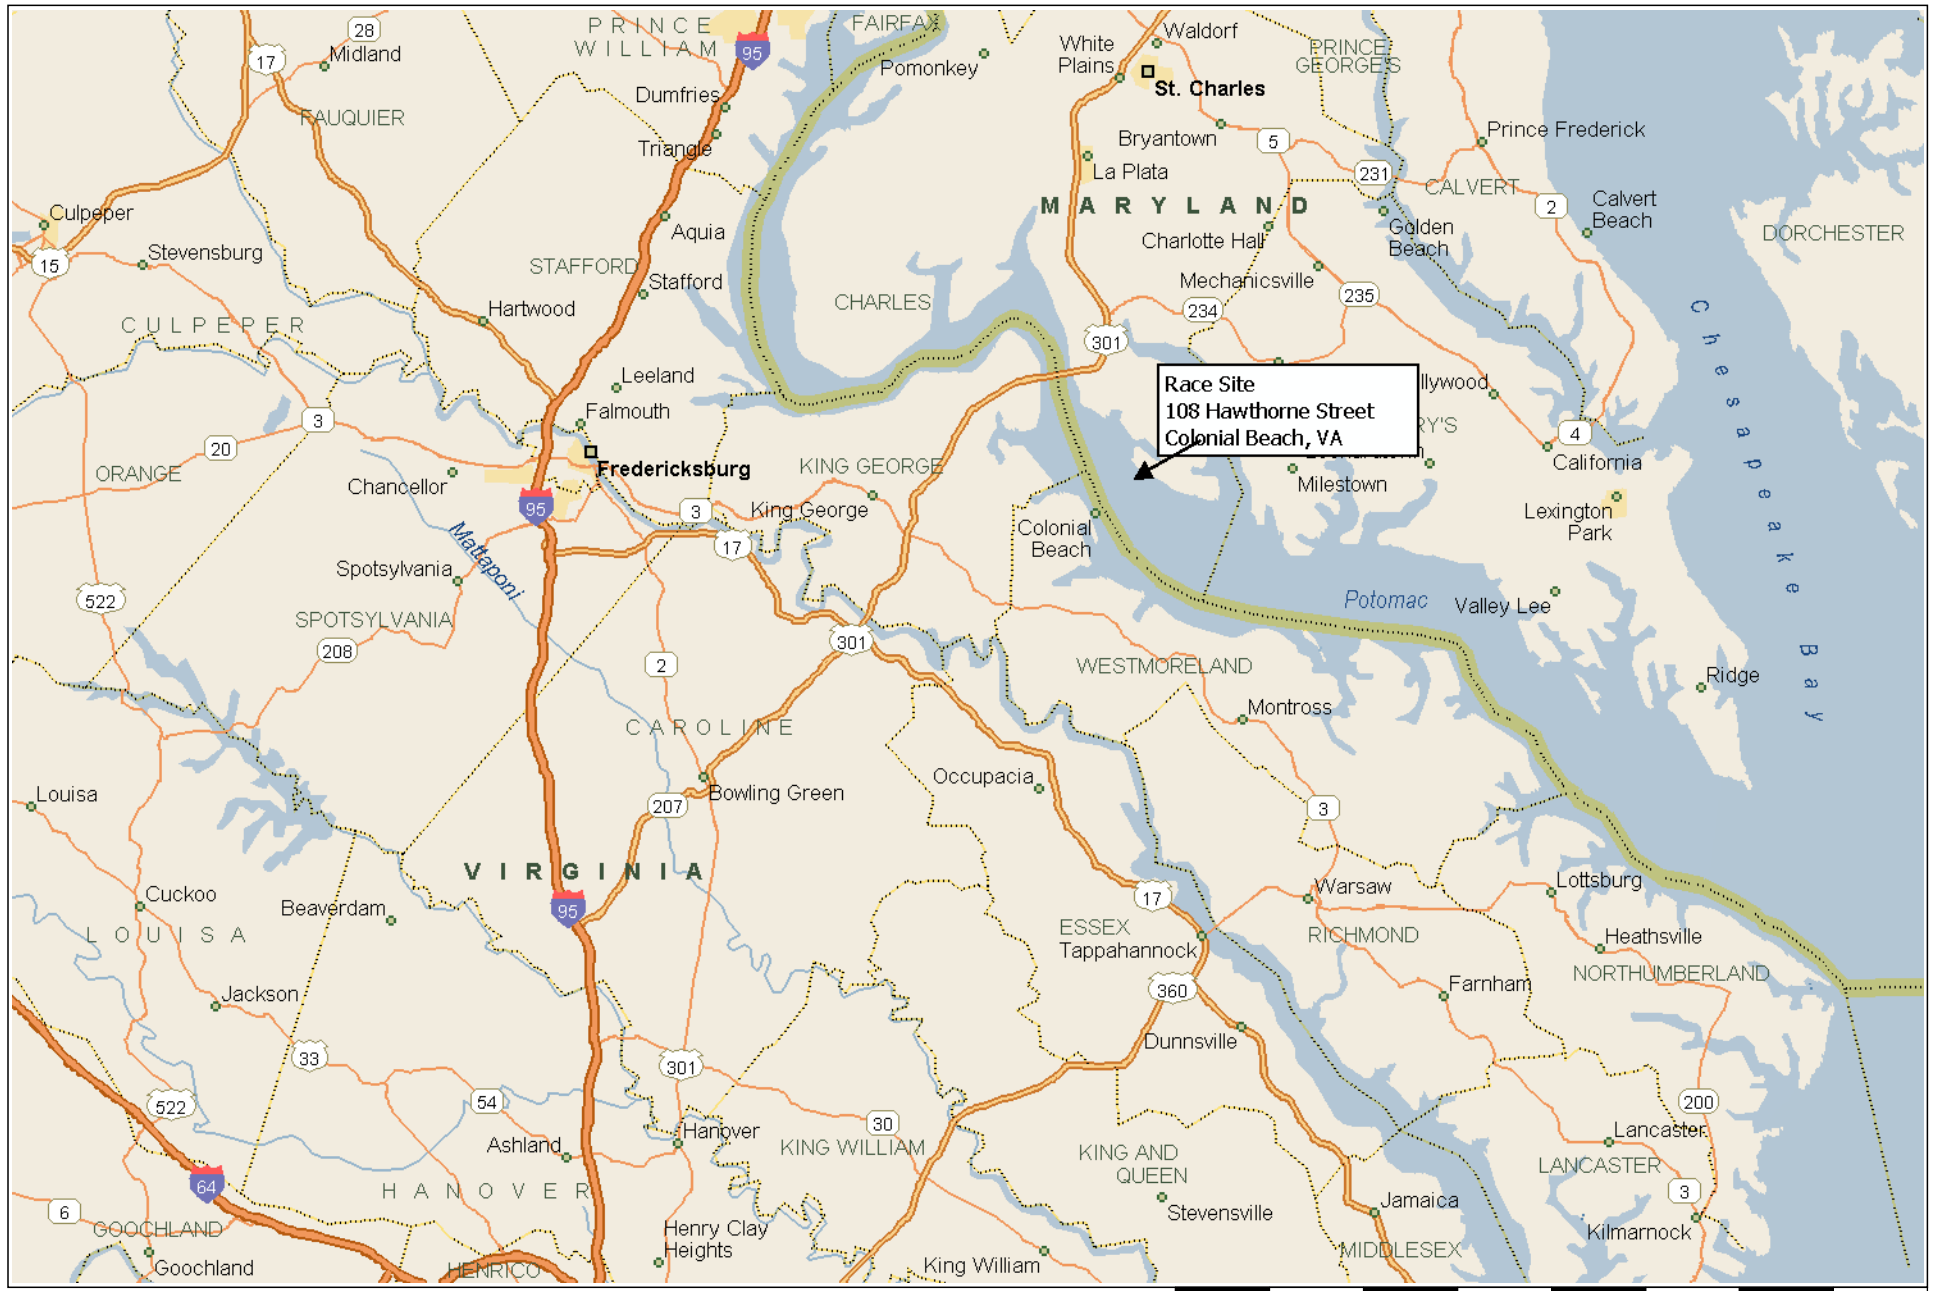

Colonial Beach Directions

Copyright © and (P) 1988–2008 Microsoft Corporation and/or its suppliers. All rights reserved. <http://www.microsoft.com/mappoint/>
 Certain mapping and direction data © 2008 NAVTEQ. All rights reserved. The Data for areas of Canada includes information taken with permission from Canadian authorities, including: © Her Majesty the Queen in Right of Canada, © Queen's Printer for Ontario. NAVTEQ and NAVTEQ ON BOARD are trademarks of NAVTEQ. © 2008 Tele Atlas North America, Inc. All rights reserved. Tele Atlas and Tele Atlas North America are trademarks of Tele Atlas, Inc. © 2008 by Applied Geographic Systems. All rights reserved.

Colonial Beach Directions 2

Race Site
108 Hawthorne Street
Colonial Beach, VA