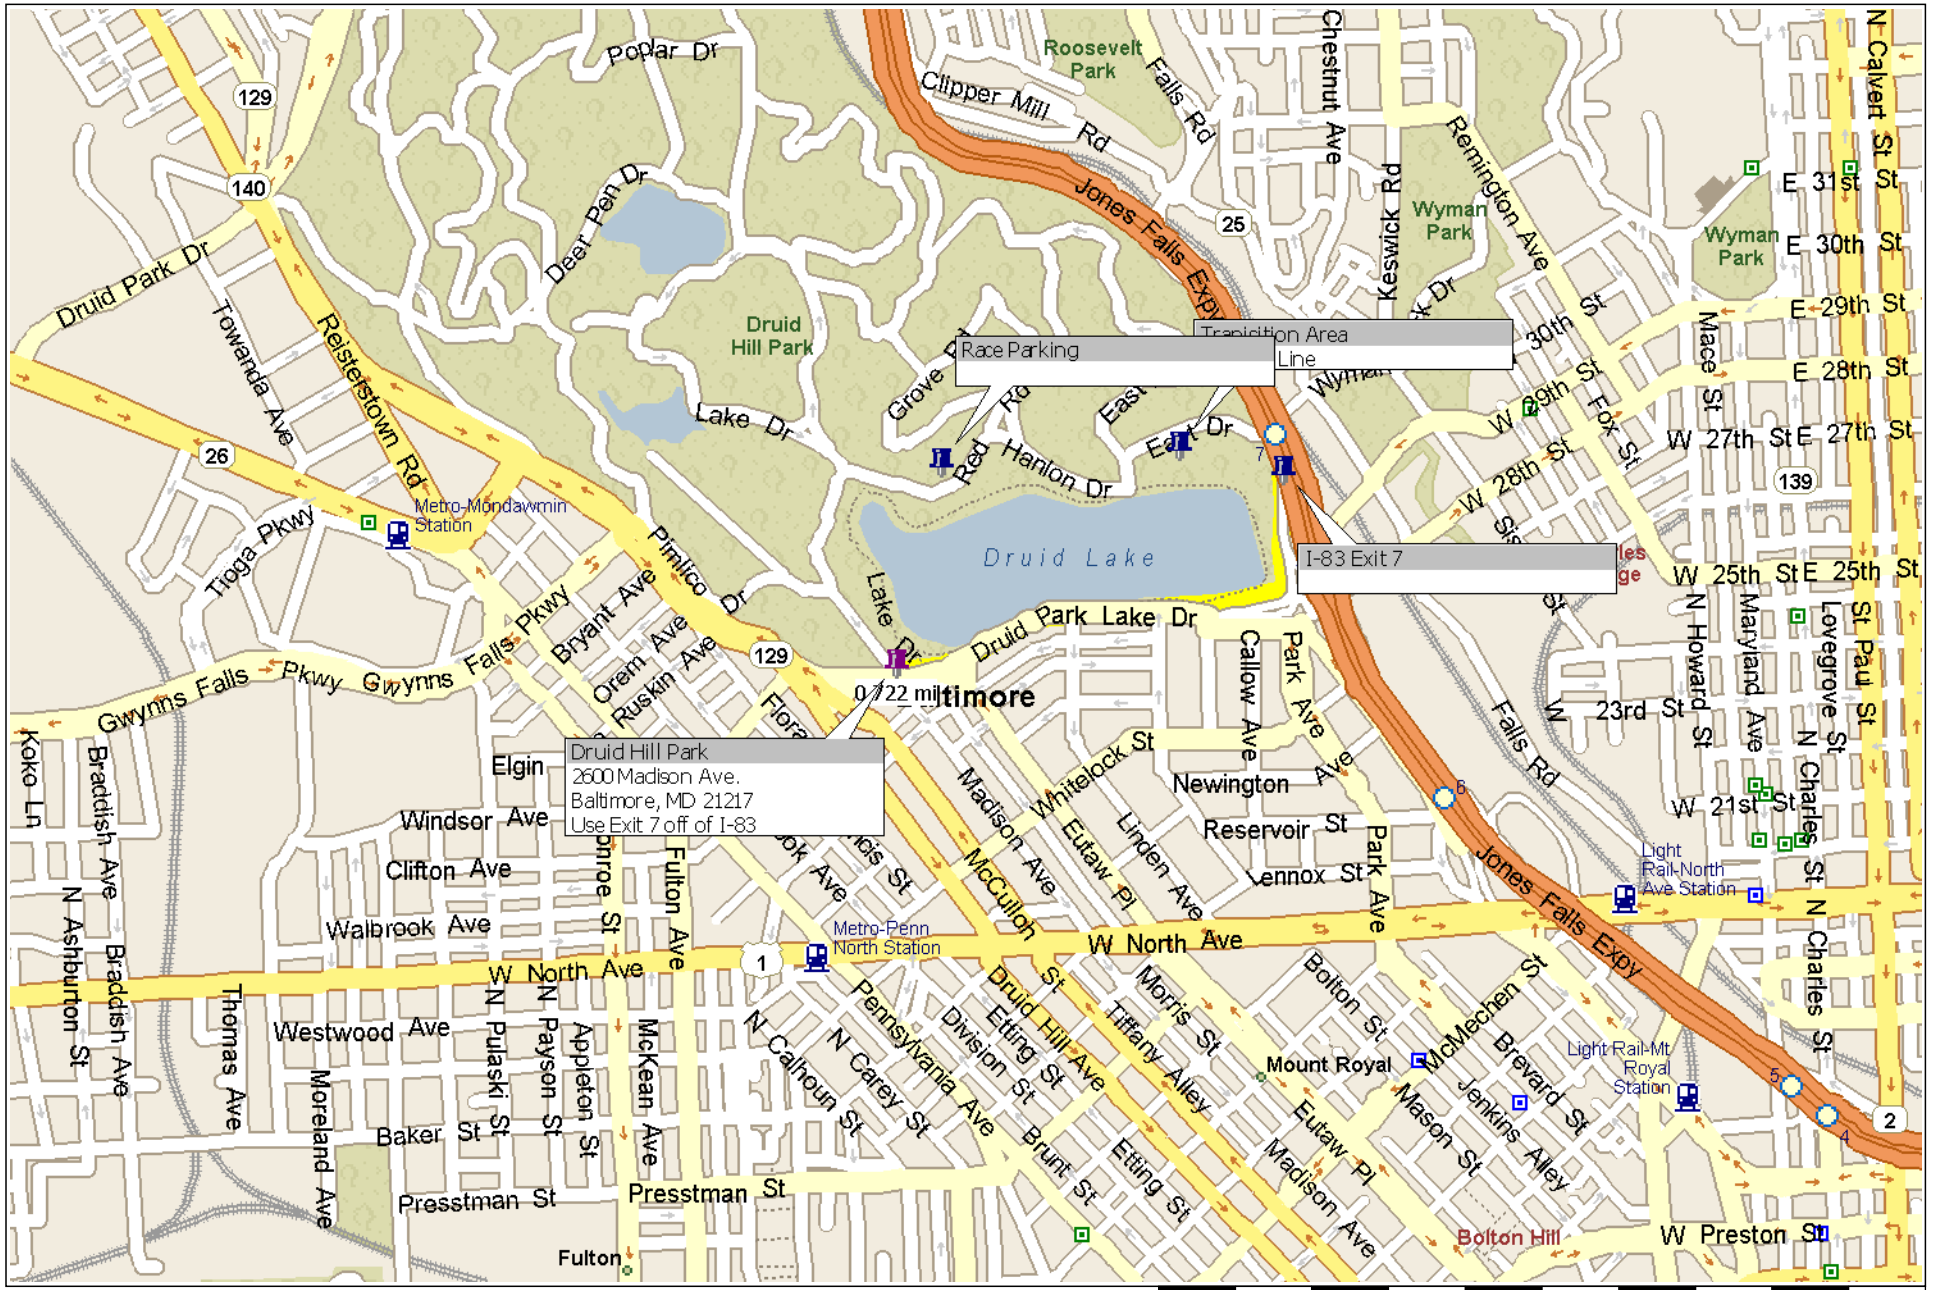

# Druid Hill Park Macro

Druid Hill Park  
2600 Madison Ave.  
Baltimore, MD 21217  
Use Exit 7 off of I-83

# Druid Hill Park Local

Druid Hill Park  
2600 Madison Ave.  
Baltimore, MD 21217  
Use Exit 7 off of I-83

Race Parking  
Transition Area  
Line

I-83 Exit 7