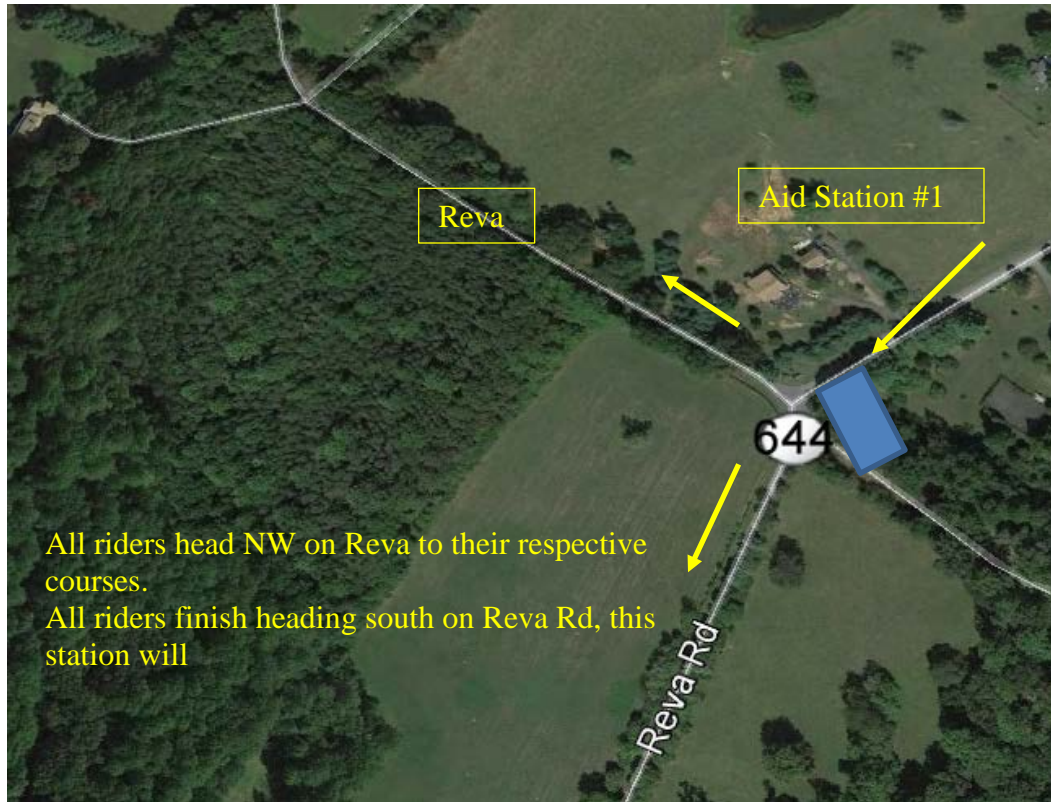

Aid Station 1: 15999 Reva Rd – Mile 8.5

-Located at 15999 Reva Road. -This is 8.5 miles into the ride for all distances and miles 24.5, 53.5 and 93.2 for the 32, 62, and 102 mile routes.

-Aid Station 1 will be supporting athletes from 8:00AM to 3:30PM.

-BBQ is being served at the race site from 9:30AM to 4:30PM (*be sure to eat!!!*)